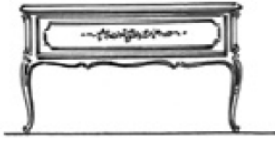

202351

PIGALLE - WRITING DESK

160x82x79 h