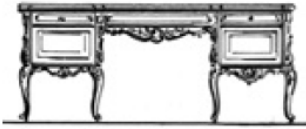

ROBERT

202400

ROBERT - WRITING DESK

215x80x77 h

ROBERT

202400

ROBERT - WRITING DESK

215x80x77 h