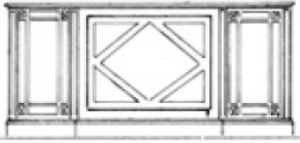

204717

SCHUBERT - WRITIN DESK

200x100x80 h

204718

SCHUBERT - REVOLVING ARMCHAIR

70x65x105 h

204719

SCHUBERT - CHAIR WITH ARMS

62x60x95 h