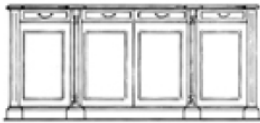

97154

FRANKLIN - SIDEBOARD

240x55x80 h