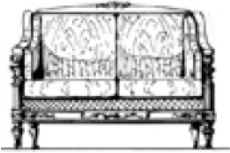

984663

CODY - TWO SEATS SOFA

150x80x107 h