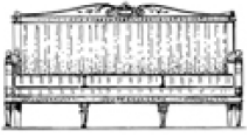

AS705

GENISTA - ARMCHAIR

AS706

GENISTA - TWO SEATS SOFA

GLEDIT

AS1600

GLEDIT - THREE SEATS SOFA

200x85x107 h