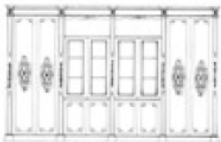

KLIMT WRITING DESK

180x90x78 h

LC1210

KLIMT - BOISERIE MODULO

200x250 h

LC1211

KLIMT - MODULO LIBRERIA

120x50x250 h